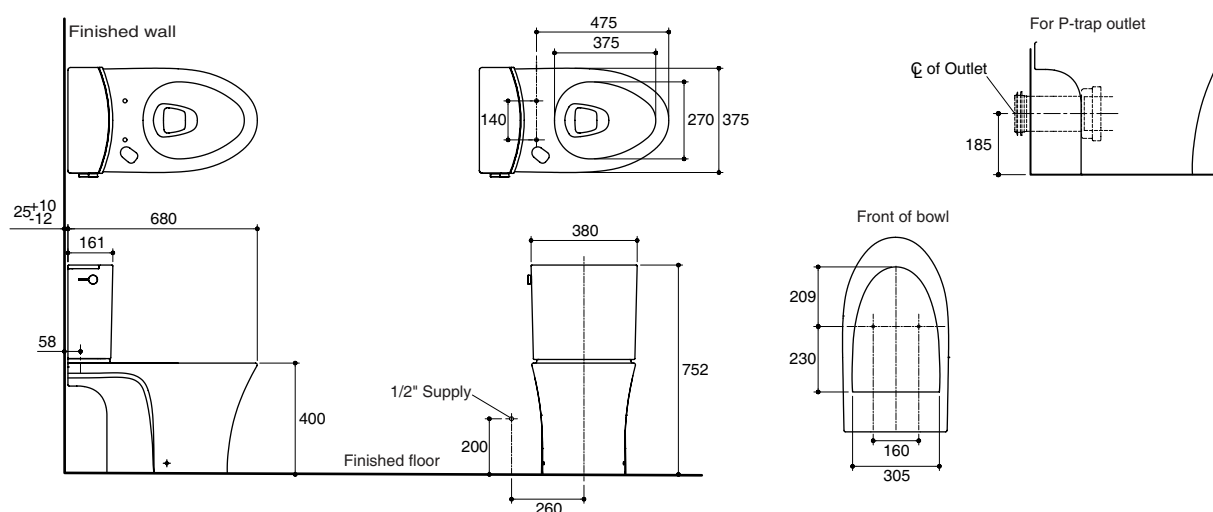

#### Features

- Vitreous china
- Elongated bowl
- Non-Back-to-Wall
- Includes polished chrome trip lever
- Wash down flushing system
- Dual flush 3/6 liter per flush
- 305 mm rough-in for S-trap
- 680 x 380 x 752 mm

#### Technical Information

Fixture:	
Configuration	two-piece, elongated
Water per flush	3/6 liter
Passageway	51 mm
Water area	127 x 102 mm
Water depth from rim	225 mm
Seat post hole centers	140 mm

Included Components:	
Bowl	K-23634H
Tank	K-23633H
Tank cove	1369030
P-Trap connector assy	1138552

Dimensions are approximate.

Unit: mm

Note: The recommended dimension for installation can be adjusted according to user preferences and layout  
Kohler Co. reserves the right to make changes in product characteristics, packaging, or availability at anytime without notice